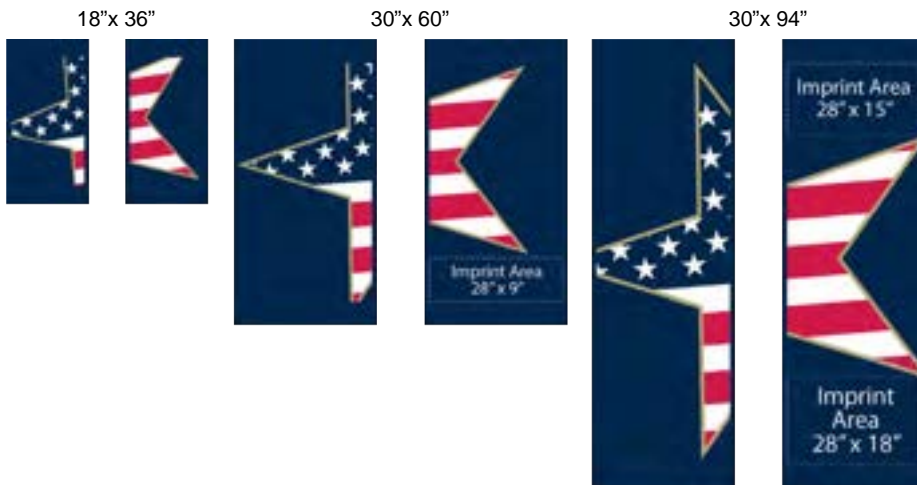

# 17302-Set

Let Freedom Ring

**FABRIC**

 Captain Navy

**INKS**

 Digital Marine Acrylic

**IMPRINT AREA**

18" x 36" - n/a  
 30" x 60" - 28" x 9"  
 30" x 94" - 28" x 15"/18"